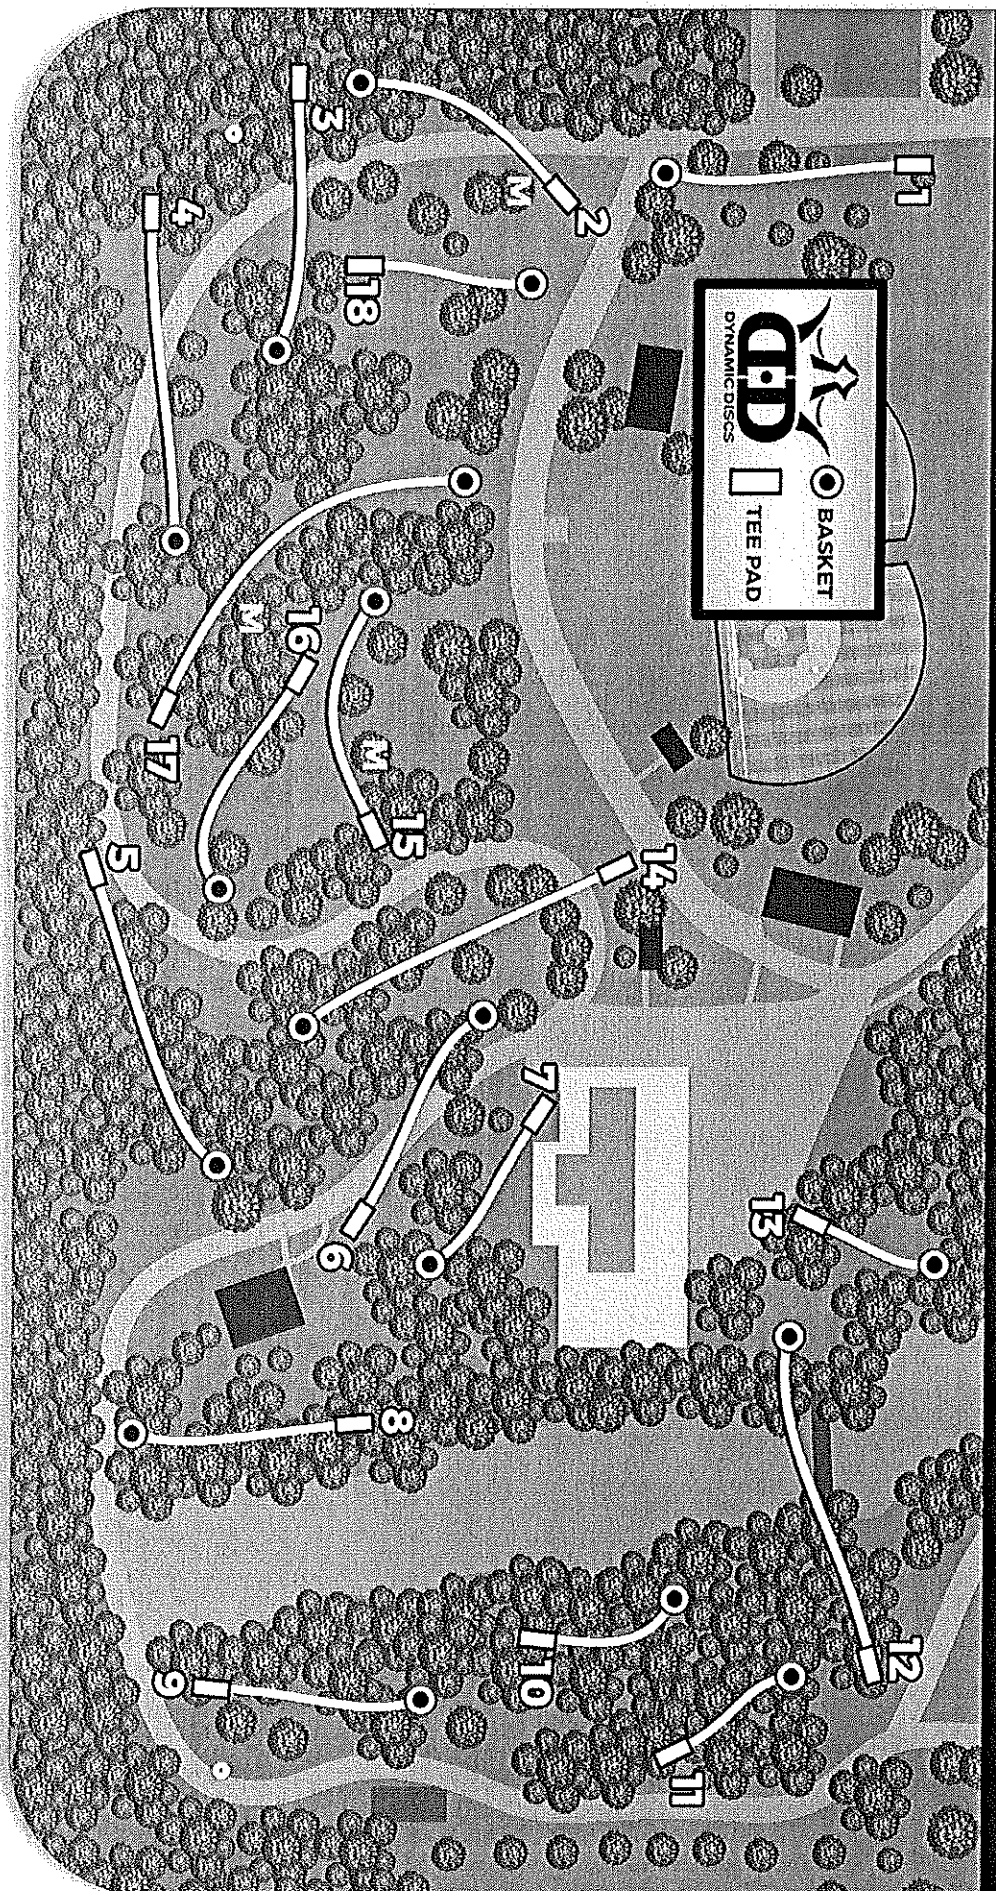

MANNEERS PARK

DISC GOLF COURSE

MANNERS PARK
DISC GOLF COURSE

1

PAR 3
DISTANCE
225'

OB DESCRIPTION
THERE IS NO OUT OF BOUNDS
ON THIS HOLE

MANNERS PARK
DISC GOLF COURSE

2

PAR 3
DISTANCE
400'

OB DESCRIPTION
HARD RIGHT OF THE 257 TREE,
25' IN FRONT OF TEEBOX

MANNERS PARK
DISC GOLF COURSE

3

PAR 3
DISTANCE
290'

OB DESCRIPTION
BEHIND THE BUSH

MANNERS PARK
DISC GOLF COURSE

4

PAR 3
DISTANCE
283'

OB DESCRIPTION
ROAD TO THE RIGHT

MANNERS PARK
DISC GOLF COURSE

5

PAR 3
DISTANCE
265'

OB DESCRIPTION
THERE IS NO OUT OF BOUNDS
ON THIS HOLE

MANNERS PARK
DISC GOLF COURSE

6

18

PAR 3
DISTANCE
255'

OB DESCRIPTION
THERE IS NO OUT OF BOUNDS
ON THIS HOLE